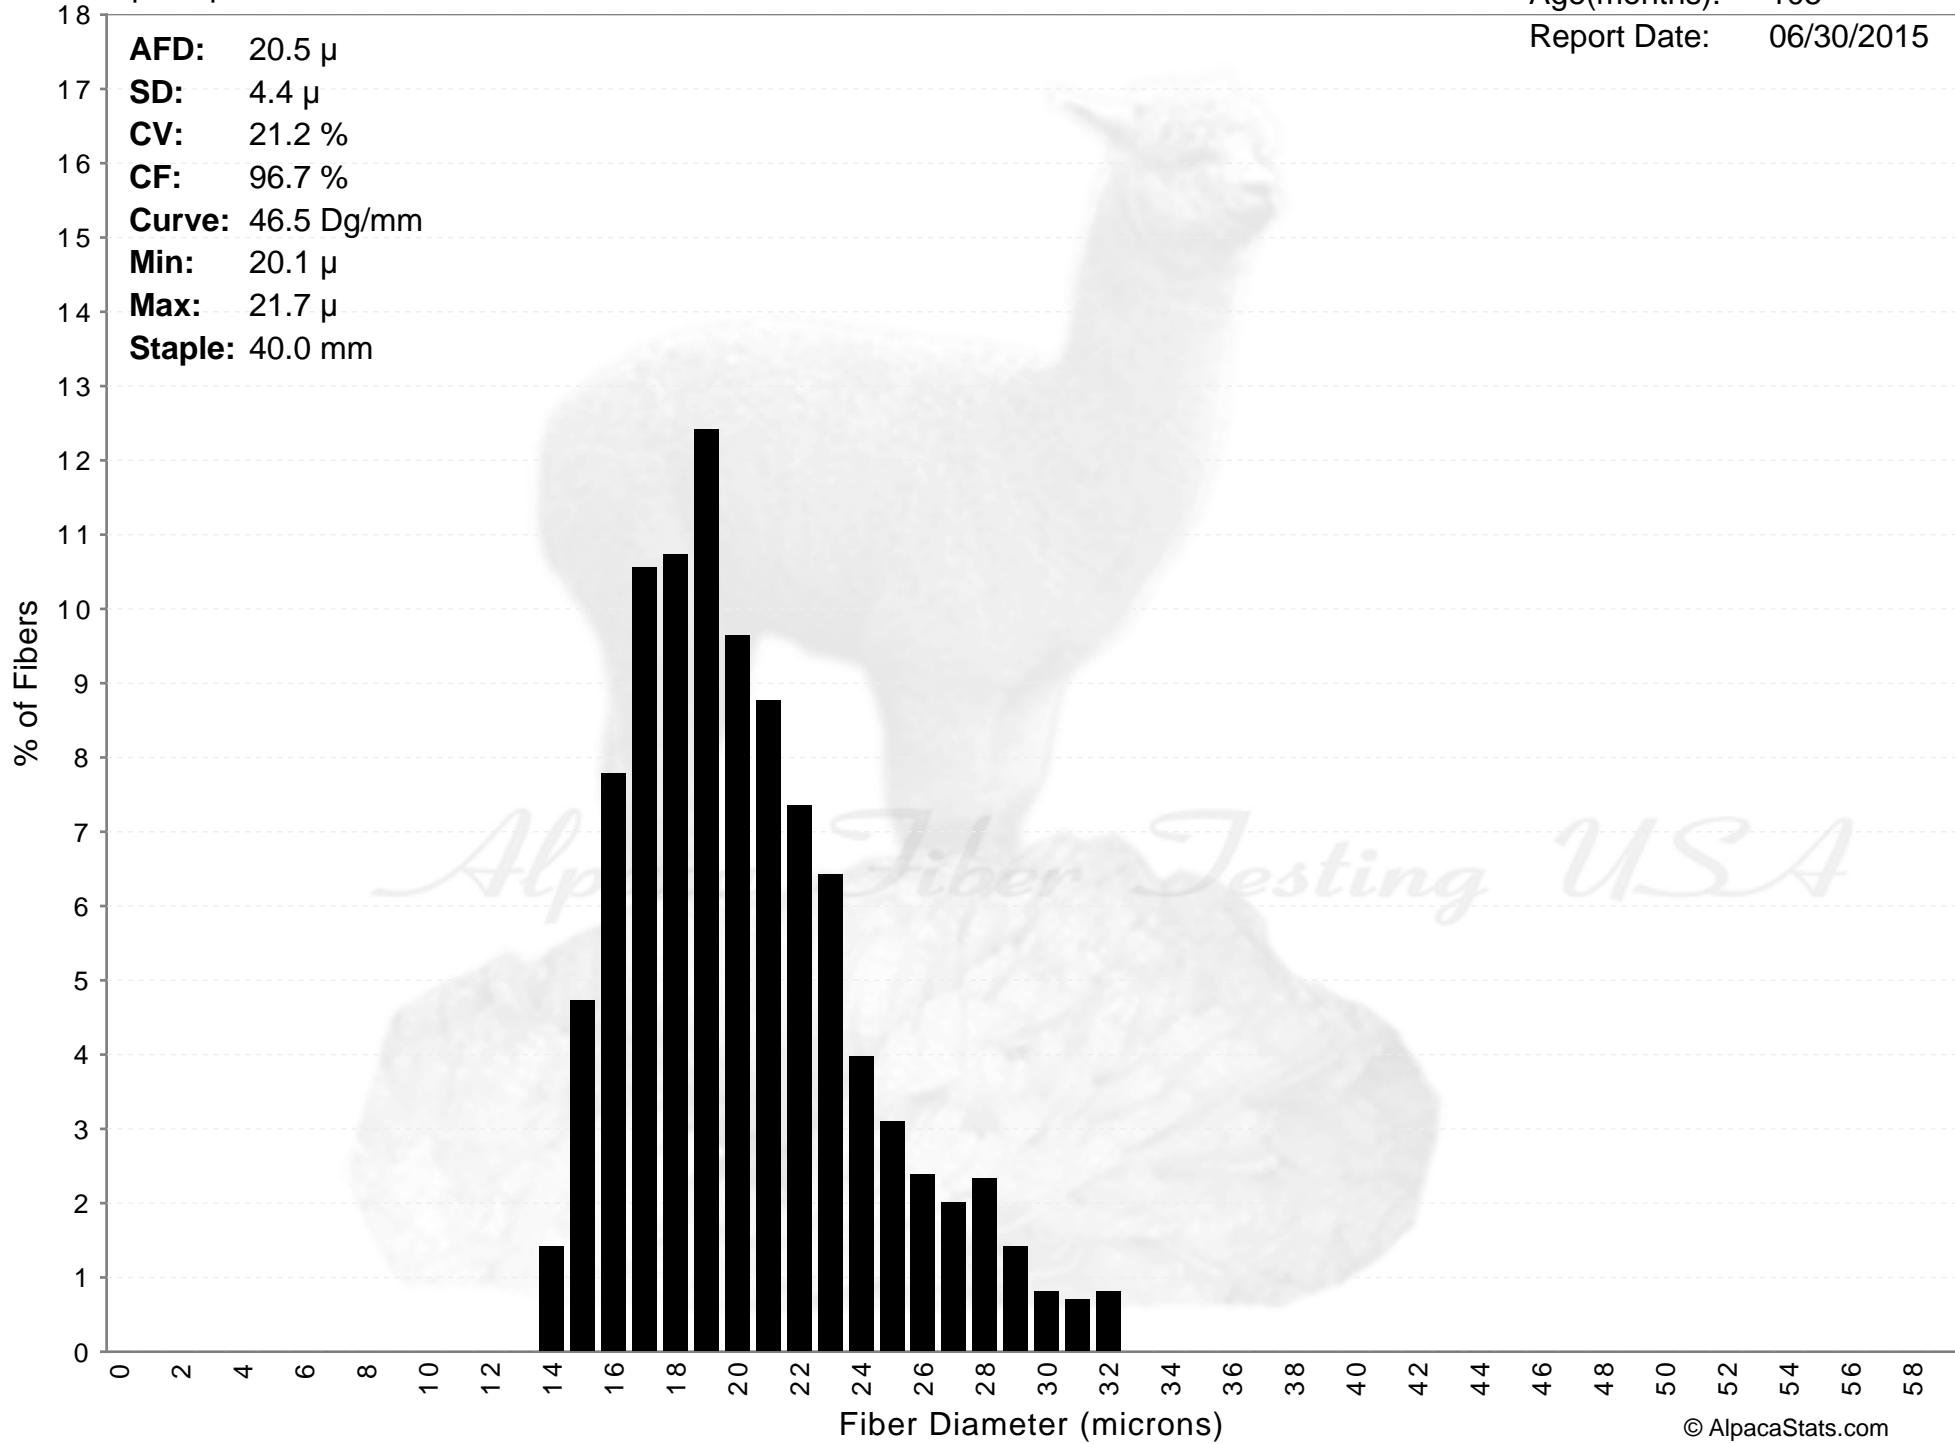

Epic Alpacas

MORNING STAR'S DON DIEGO

Age(months): 105

Report Date: 06/30/2015

AFD: 20.5 μ
SD: 4.4 μ
CV: 21.2 %
CF: 96.7 %
Curve: 46.5 Dg/mm
Min: 20.1 μ
Max: 21.7 μ
Staple: 40.0 mm

MORNING STAR'S DON DIEGO

AFD: 20.5 μ
SD: 4.4 μ
CV: 21.2 %
CF: 96.7 %
Curve: 46.5 Dg/mm
Min: 20.1 μ
Max: 21.7 μ
Staple: 40.0 mm